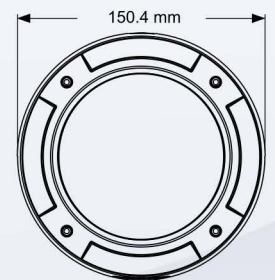

NYX

NYX IPD4-3312M 4MP IP Dome

Features

- 4MP (2560×1440) H.265 full real time encoding
- 3.3-12mm Motorized Auto-Focus Lens
- ICR auto switch, true day / night
- 20 ~ 30m IR night view distance
- 3D DNR, digital WDR
- ROI encoding
- Support CVBS video output and one-way audio
- Support PoE power supply
- Support smart phone, iPad, remote monitoring
- IP66 ingress protection
- Triple Stream

AUTOFOCUS

ONVIF

More
Efficient
H.265
Encoding

4MP
Network
Dome
Camera

Specifications

Image Sensor	1/3" CMOS
Resolution	4MP(2560x1440), 3MP (2304x1296), 2MP(1920x1080), 720P(1280x720), D1, CIF
Min. Illumination	0.05 lux @F1.2, AGC on; 0 lux with IR
Lens	3.3~12mm Motorized Vari-focal @F1.4, AoV 80°~38°
Day & Night	ICR Filter
Video Format	H.265 / H.264 / MJPEG
Main Stream	60Hz: 4MP / 3MP / 1080P / 720P - (1~30fps) 50Hz: 4MP / 3MP / 1080P / 720P - (1~25fps)
Wide Dynamic Image Settings	Digital WDR ROI, Saturation, Brightness, Chroma, Contrast, Wide Dynamic, Sharpen, Noise Reduction
Audio	Mic input x1, Line out x1
Video Out	CVBS
Smart Alarm	Motion Alarm, Sensor Alarm
IR Distance	20~30m
Remote	IE Browser, CMS Software up to 10 simultaneous users
Protocol	TCP/IP,UDP,DHCP,NTP,RTSP,PPPoE,DDNS,SMTP,FTP
Storage	SD card local storage (128GB), network remote storage
Housing Rating	IP66
Power Supply	DC 12V / PoE
Power Usage	<2.5W (<5W with IR on)
Operating Env.	-20°~ 50°C, 10%~90% Humidity
Dimensions	Ø 150x 114mm
Weight	1030g

128GB
SD Card
Recording

4MP
Sensor

0 Lux min.
Illumination

Digital
WDR

Motion
Detection

True
Day/Night

AWB

Sync